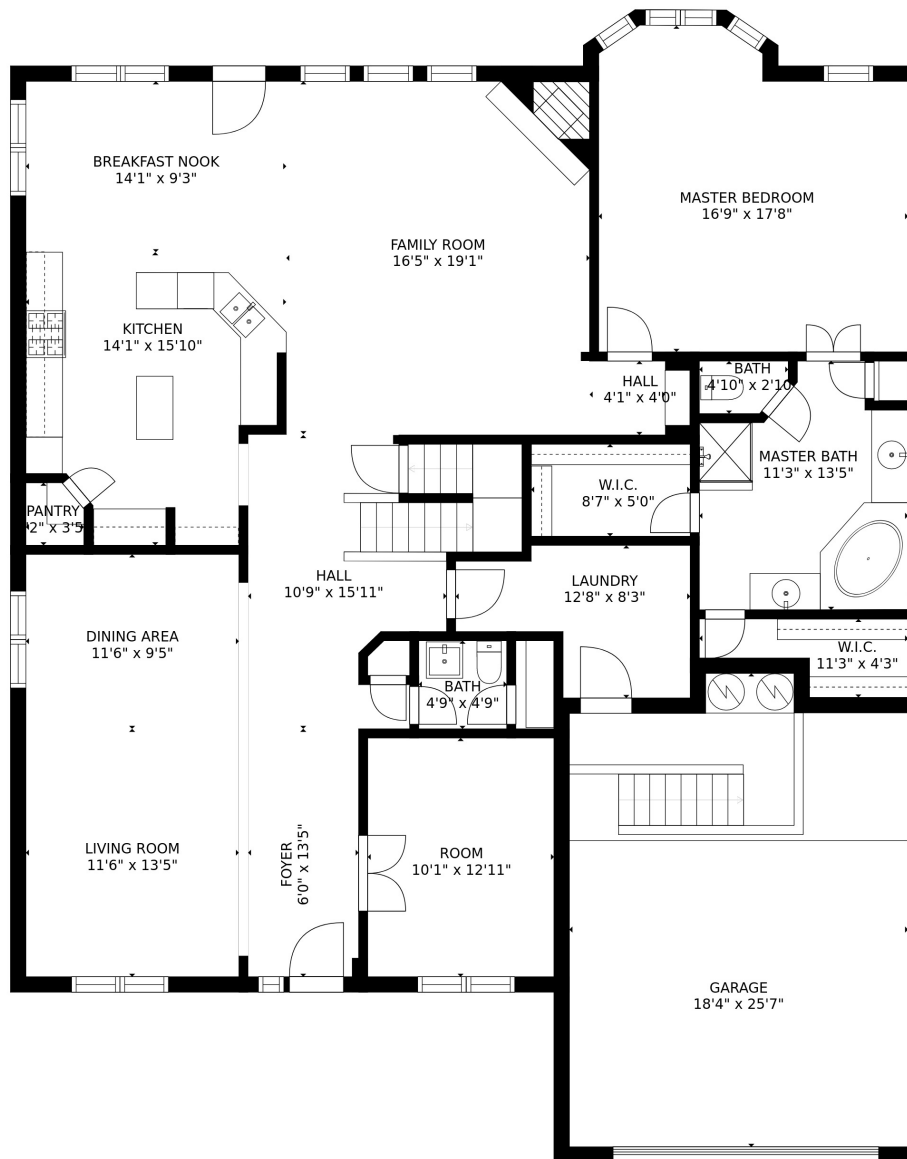

FLOOR 1

FLOOR 2

Estimated areas

GLA FLOOR 1: 2153 sq. ft, excluded 483 sq. ft
 GLA FLOOR 2: 1845 sq. ft, excluded 343 sq. ft
 Total GLA 3998 sq. ft, total scanned area 4866 sq. ft

SIZES AND DIMENSIONS ARE APPROXIMATE, ACTUAL MAY VARY.

Estimated areas

GLA FLOOR 1: 2153 sq. ft, excluded 483 sq. ft
 GLA FLOOR 2: 1845 sq. ft, excluded 343 sq. ft
 Total GLA 3998 sq. ft, total scanned area 4866 sq. ft

SIZES AND DIMENSIONS ARE APPROXIMATE, ACTUAL MAY VARY.